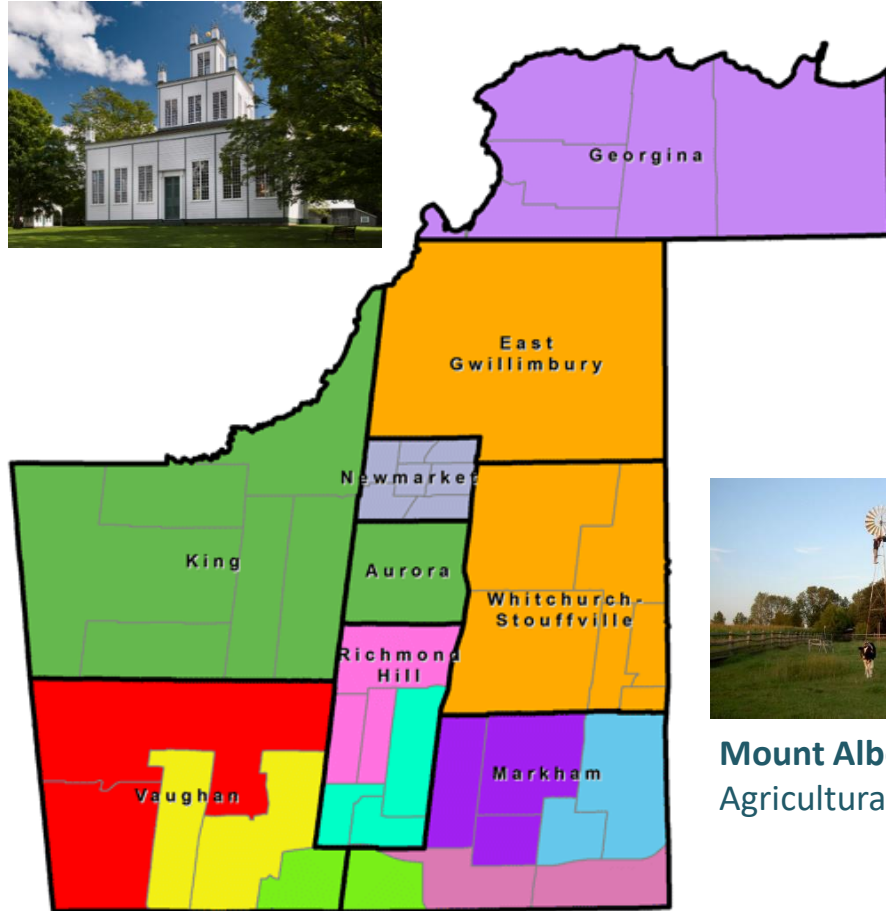

Aaron Karmazyn **General Manager
Community Parks Recreation &
Culture, Town of East Gwillimbury**

York Region Municipal Parks & Forestry Challenge East Gwillimbury – 2018

About the Challenge

A fun team building professional development event

York Region, EG and Communities

Sharon
Arts Culture & History

Holland Landing
Marine Retrospective

Queensville
Modern Lifestyle
Community

Mount Albert
Agricultural History

Green Natural
Environment

York Region Municipal Parks & Forestry Challenge East Gwillimbury – 2018

Advantage EG Video Slide

York Region Municipal Parks & Forestry Challenge

East Gwillimbury – 2018

Sharon West – 1600 Homes, 5000 Residents

Growth Projections

2019	+/- 5 to 7 Years
29,000	40-45,000

Post 2030